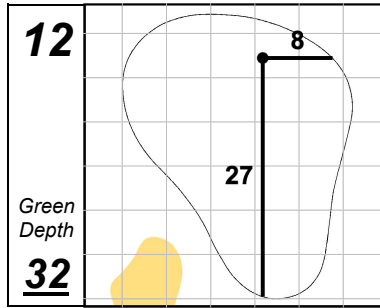

Barbasol Championship

Keene Trace Golf Club